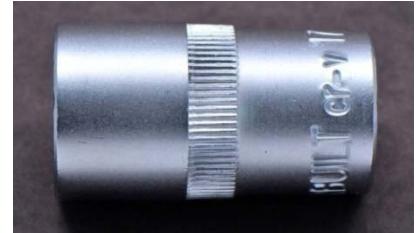

# MATSU MOTORSPORT Aluminum Lug Nut

Complete your **wheel modification** with our eye-catching **MATSU MOTORSPORT Aluminum Lug Nuts Kit!**

<b>Model #</b>	102-0001-AA (Blue) 102-0002-AA (Red)
<b>Compatibility</b>	Most Import Passenger Cars
<b>Kit Included</b>	Twenty (20) Lug Nuts with One (1) Key
<b>Thread Pitch</b>	12 x 1.5
<b>Overall Length</b>	1-13/16"
<b>Material</b>	7075-T6 Aluminum
<b>Surface Finishing</b>	Heat Tempered
<b>Color</b>	Blue, Red

## WHAT IS MATSU MOTORSPORT?

In traditional Japanese aesthetic, MATSU represents "the best quality" and "long-lasting life". Hereby, MATSU MOTORSPORT is committed to develop car accessories with exceptional quality and durability. As a tuning shop established exclusively for Japanese brands, MATSU MOTORSPORT precisely designs and tests its products to seamlessly fit onto your Honda, Mazda, Scion, and Subaru cars which enhances not only the car performances but also your racing spirit.